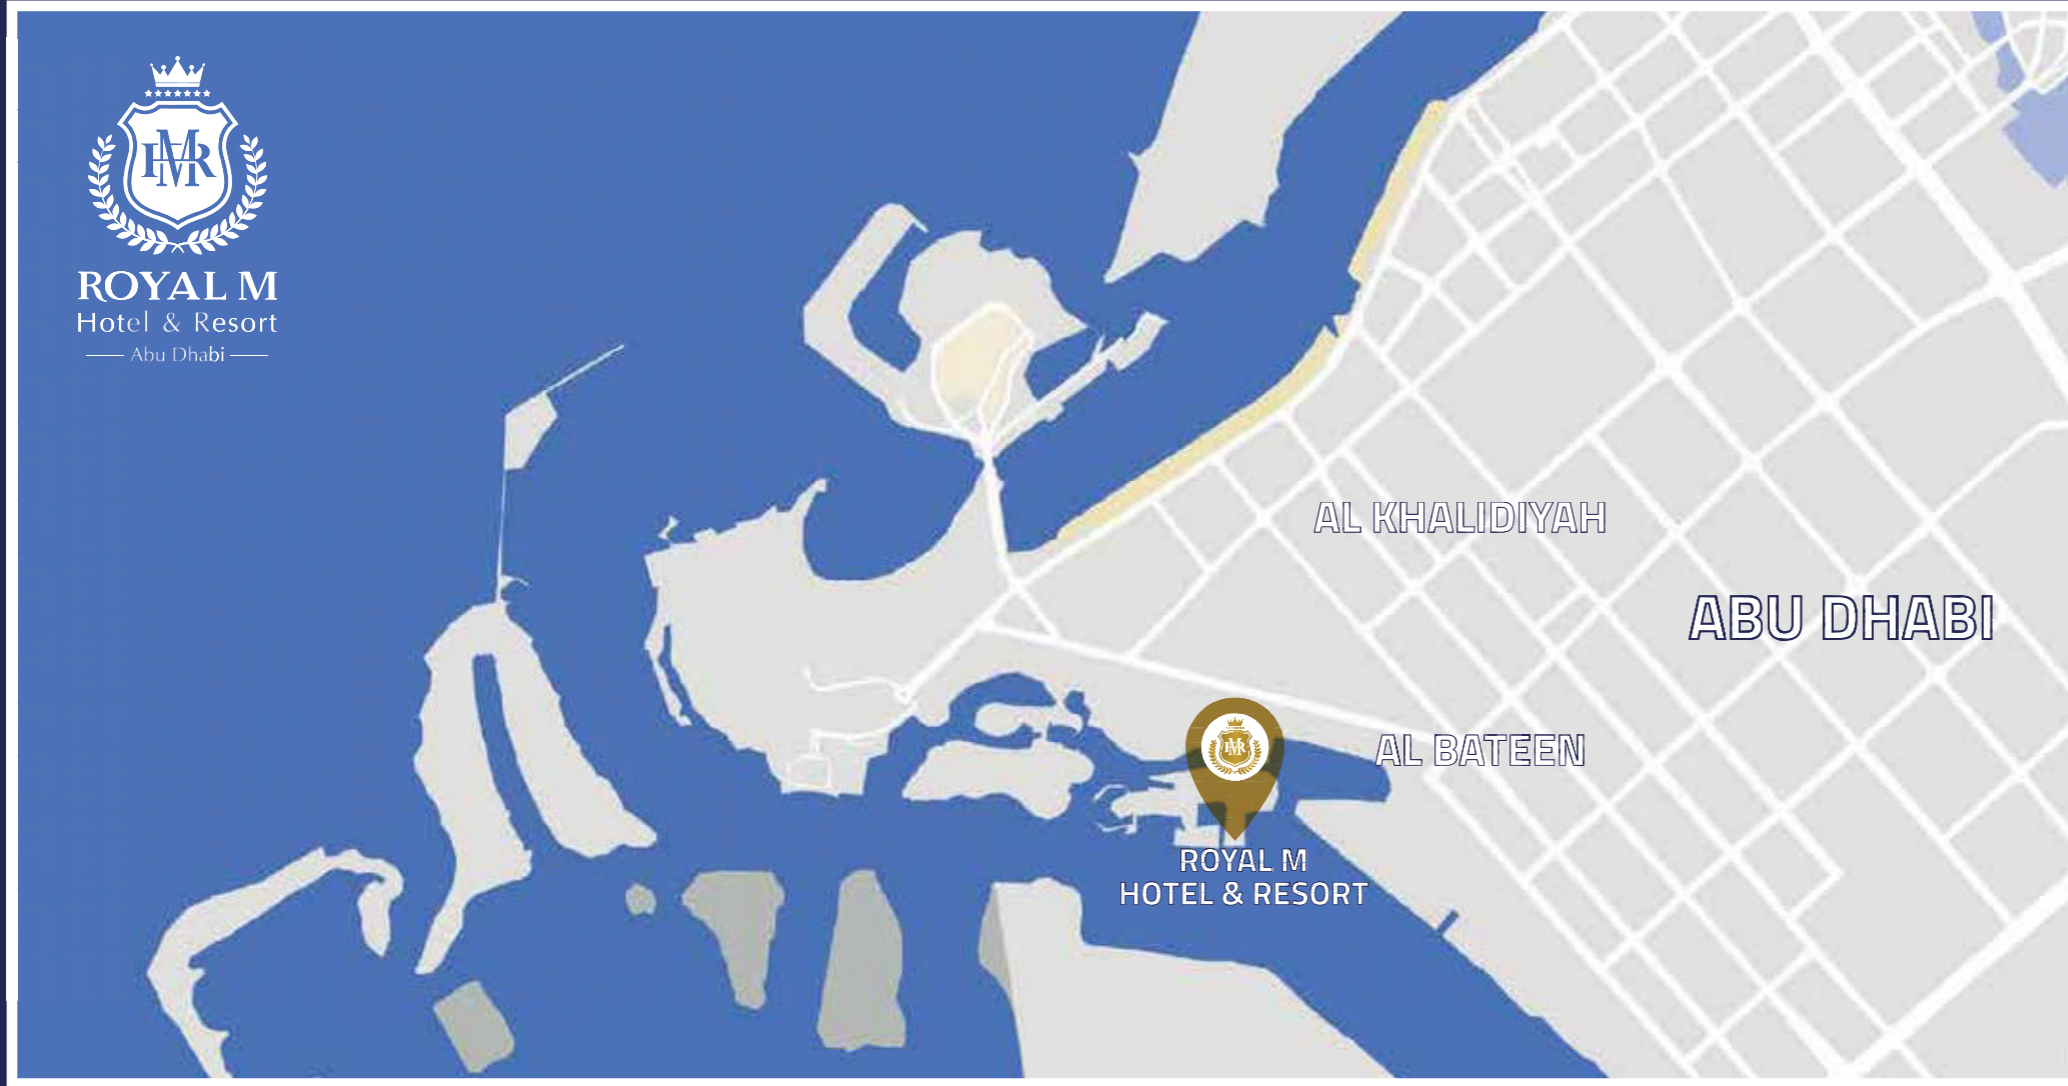

BUSINESS FACILITIES

12

FOOD & BEVERAGE OUTLETS

Royal M Hotel & Resort at a glance

Located within the fashionable Al Bateen Marina is the sophisticated waterfront retreat, Royal M Hotel and Resort, offering the ultimate in comfort and luxury for both business and leisure travelers alike.

LOBBY 14 CAFE

Take a break and indulge in a wide selection of tea and coffee at our lobby cafe.

THE VIEW POOL BAR

Indulge in style at poolside. Enjoy the nice weather and a cold drink at our pool bar.

ROYAL M
Hotel & Resort
— Abu Dhabi —