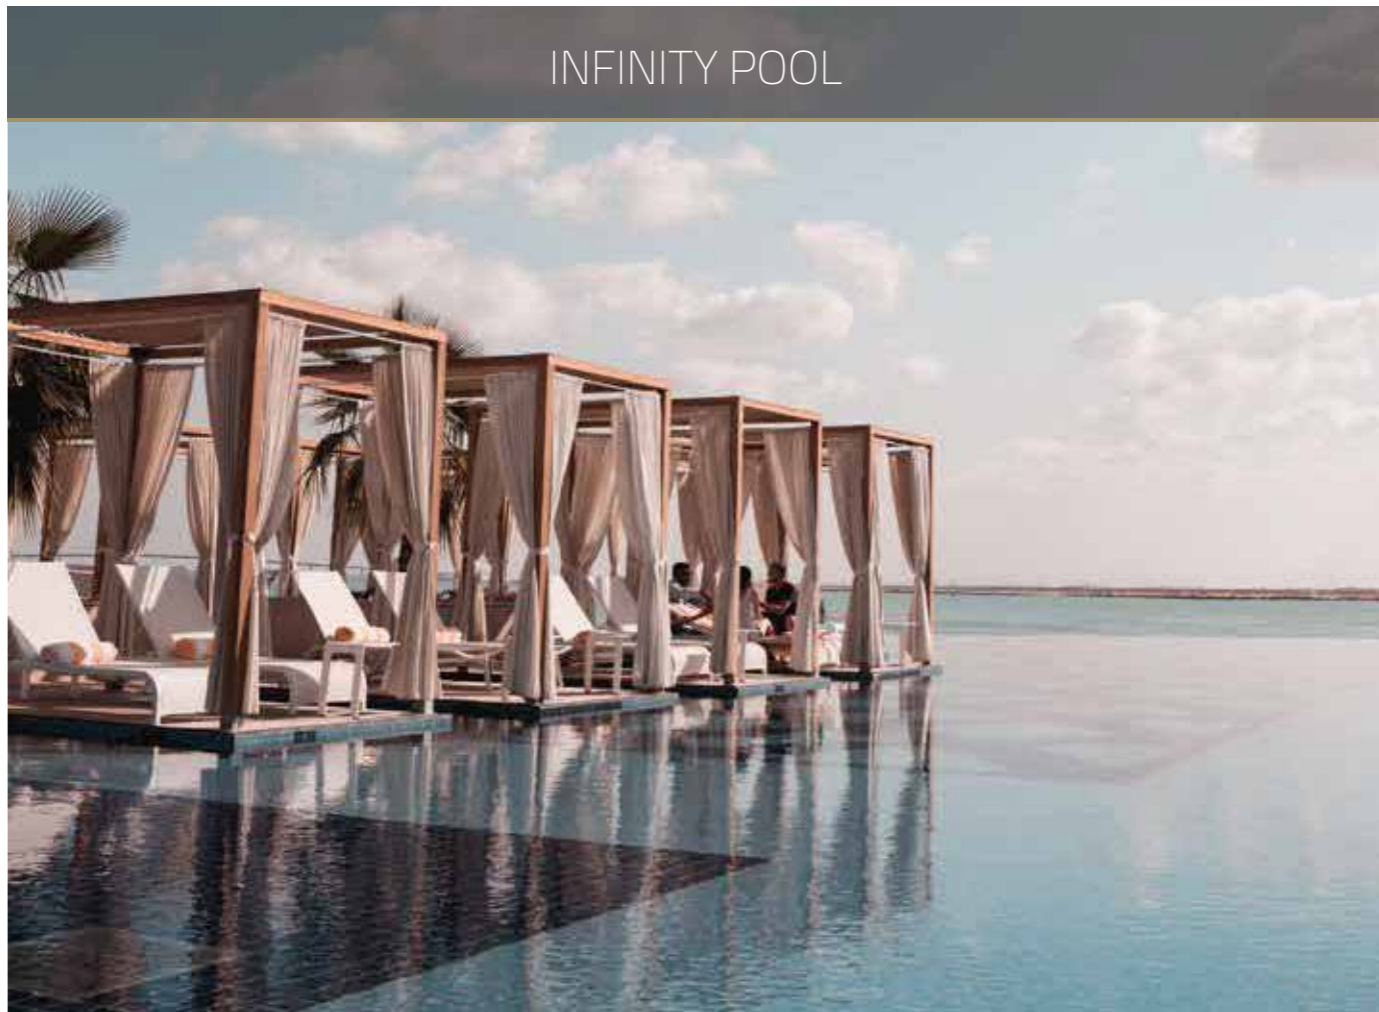

INFINITY POOL