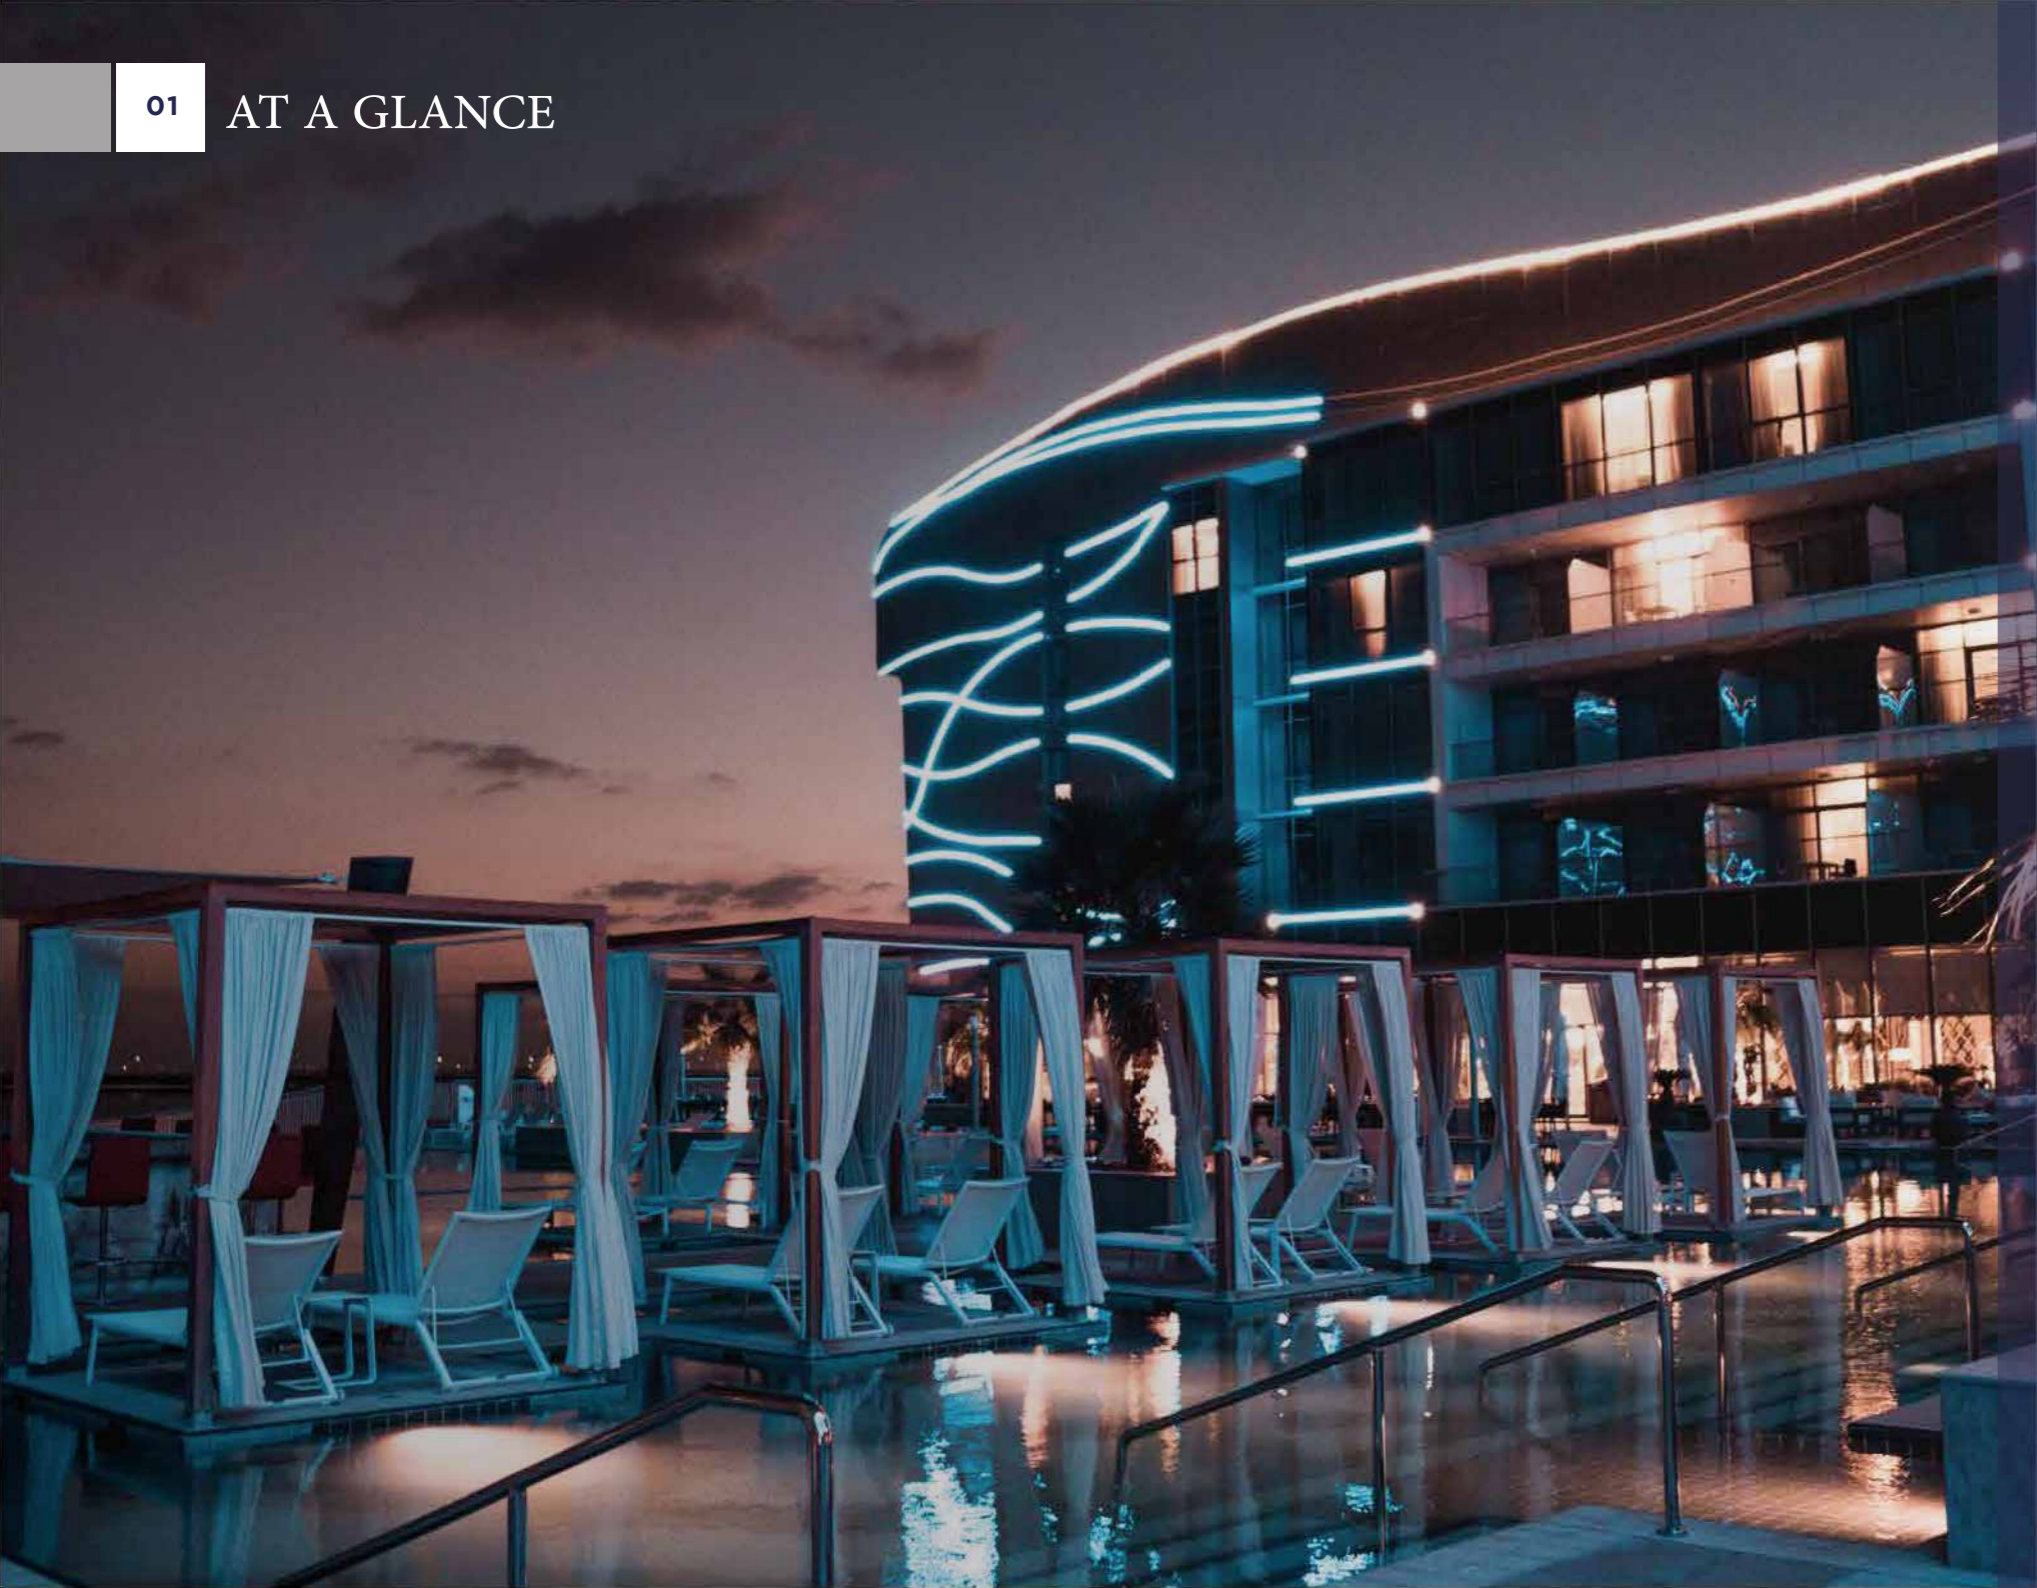

BUSINESS FACILITIES

12

FOOD & BEVERAGE OUTLETS

Royal M Hotel & Resort at a glance

Located within the fashionable Al Bateen Marina is the sophisticated waterfront retreat, Royal M Hotel and Resort, offering the ultimate in comfort and luxury for both business and leisure travelers alike.